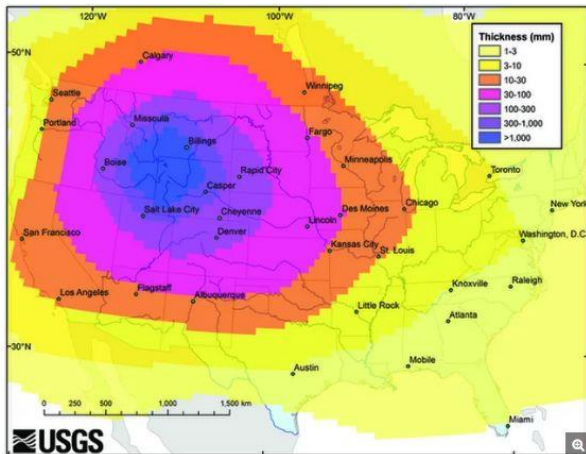

**FOR IMMEDIATE RELEASE
ACTION ALERT**

850+ EARTHQUAKES? Yellowstone in Angry Mode?

6/30/17 – EDWARD C NOONAN, Former 2012 & 2016 Presidential Candidate alert:

“In Japan and South America there have been a rash of strong earthquakes in the last few days giving credence to the term ‘Ring of Fire’ that circles the Pacific Ocean. The seven quakes in Japan have been moving ever inward toward the center of the small island at the center of the trembling storm.

Closer to home scientists now say Yellowstone National Park is overdue to explode into the atmosphere. Yellowstone is a Super-Volcano and would bury Idaho, Montana and Wyoming in molten rock, ash and debris if it and when it finally erupts, which it will.”

Read More: Ring Of Fire - <http://wjimam.com/ring-of-fire/?trackback=tsmclip>

Area of destruction of a Super Yellowstone Volcano

Yellowstone Supervolcano Eruption Simulation Video

There has been a lot of denial by the so-called experts that Yellowstone is in “angry mode” and the increased earthquake activity is nothing to be concerned about. However, for the last 25,000 years mankind has been dismal is predicting earthquakes and volcanos. The [American Resistance Party](#) urges all to be watchful and mindful. The signs are visible that something big is about to happen!