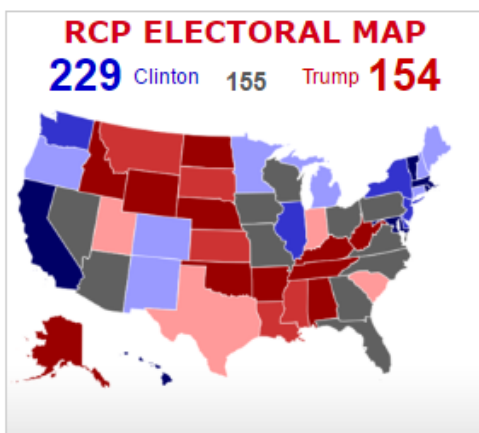

**FOR IMMEDIATE RELEASE  
ACTION ALERT**

**AMERICA IS NOW A MAJORITY  
Of Communist Voters**

Sept 03, 2016 – **Statement of EDWARD C NOONAN, 2016 Presidential Candidate:**

The Election Polls in America are nothing more than attempts at brainwashing by the elite news media and political hacks. For instance, one attempt at “polling” is by [realclearpolitics.com](http://realclearpolitics.com):

| Polling Data |             |         |     |             |           |             |           |               |
|--------------|-------------|---------|-----|-------------|-----------|-------------|-----------|---------------|
| Poll         | Date        | Sample  | MoE | Clinton (D) | Trump (R) | Johnson (L) | Stein (G) | Spread        |
| RCP Average  | 7/13 - 8/30 | --      | --  | 48.8        | 31.5      | 7.3         | 4.3       | Clinton +17.3 |
| Emerson      | 8/28 - 8/30 | 800 LV  | 3.4 | 52          | 34        | 8           | 3         | Clinton +18   |
| Siena        | 8/7 - 8/10  | 717 RV  | 4.3 | 50          | 25        | 9           | 6         | Clinton +25   |
| Gravis       | 8/4 - 8/8   | 1717 RV | 2.4 | 48          | 34        | 6           | 4         | Clinton +14   |
| Quinnipiac   | 7/13 - 7/17 | 1104 RV | 3.0 | 45          | 33        | 6           | 4         | Clinton +12   |

All New York: Trump vs. Clinton vs. Johnson vs. Stein Polling Data

For instance, anyone with a brain can see that the highest spread shows that the sample was only 717 registered voters. And this was done somewhere in downtown New York - - which everyone knows IS NOT A BASTAIN of conservative thought.

But then too, socialism has completely taken over most of the states of America. Hillary who ran side-by-side with Marxist Bernie Sanders never once objected to his communistic principles... because her mindset was exactly the same. Does this RCP Electoral map clearly show that America is now a majority of